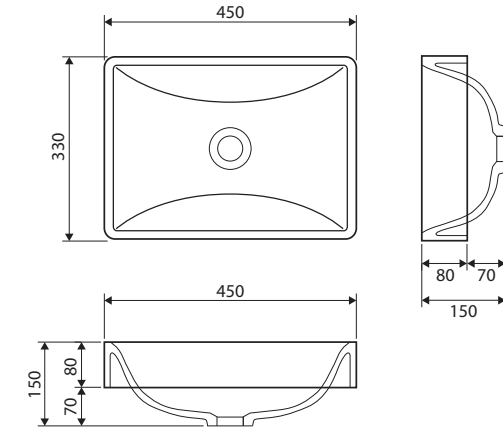

Kados

SEMI-INSET BASIN

Features

- Cast stone solid surface
- No tap hole or overflow
- Requires 32 mm waste without overflow (not included)
- Weight: 7.3kg

Please note: Due to the nature of ceramic as a material, small variations in size and shape do occur. Ensure that the measurements of the purchased basin are checked physically BEFORE cutting any counter-top. Specification drawings are a guide only. Fienza will not be held liable for any errors made by external parties when cutting counter-tops.

We aim to ensure that specifications are correct at the time of publication. All measurements are shown in millimetres. Always use measurements of actual product received for final specification as the technical drawing may contain differences. Due to printing limitations, physical colour may vary from the image shown. Fienza reserves the right to make modifications without prior notice.