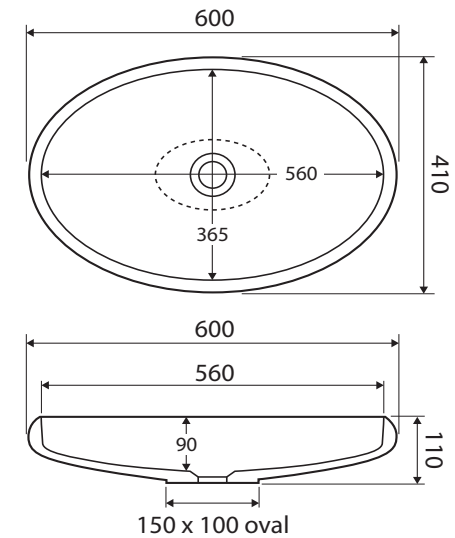

Antonia

ABOVE COUNTER BASIN

Features

- Cast stone solid surface
- Velvet-smooth finish
- No tap hole or overflow
- Requires 32 mm waste without overflow (not included)
- Weight: 8kg

Available in

Matte White
CSB088

We aim to ensure that specifications are correct at the time of publication. All measurements are shown in millimetres. Always use measurements of actual product received for final specification as the technical drawing may contain differences. Due to printing limitations, physical colour may vary from the image shown. Fienza reserves the right to make modifications without prior notice.