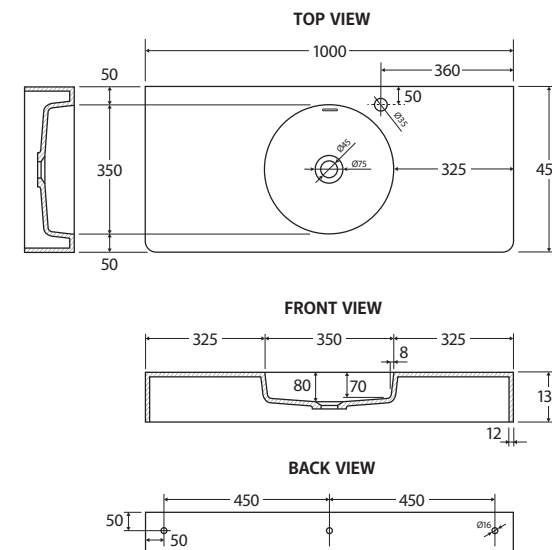

# Encanto 1000

SOLID SURFACE  
WALL BASIN  
CENTRE BOWL

## Features

- Solid surface matte white finish
- Built-in overflow
- Requires 32mm overflow waste (not included)
- Requires bottle trap (available separately)
- Wall mounting bolts included
- Weight: 20 kg
- Capacity: 4L

We aim to ensure that specifications are correct at the time of publication. All measurements are shown in millimetres. Always use measurements of actual product received for final specification as the technical drawing may contain differences. Due to printing limitations, physical colour may vary from the image shown. Fienza reserves the right to make modifications without prior notice.