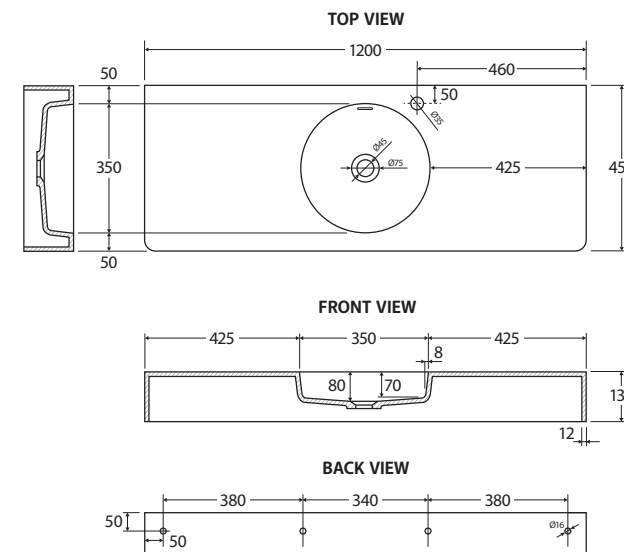

Encanto 1200

SOLID SURFACE
WALL BASIN,
CENTRE BOWL

Features

- Solid surface matte white finish
- Built-in overflow
- Requires 32mm overflow waste (not included)
- Requires bottle trap (available separately)
- Wall mounting bolts included
- Weight: 25.5 kg
- Capacity: 4L

We aim to ensure that specifications are correct at the time of publication. All measurements are shown in millimetres. Always use measurements of actual product received for final specification as the technical drawing may contain differences. Due to printing limitations, physical colour may vary from the image shown. Fienza reserves the right to make modifications without prior notice.