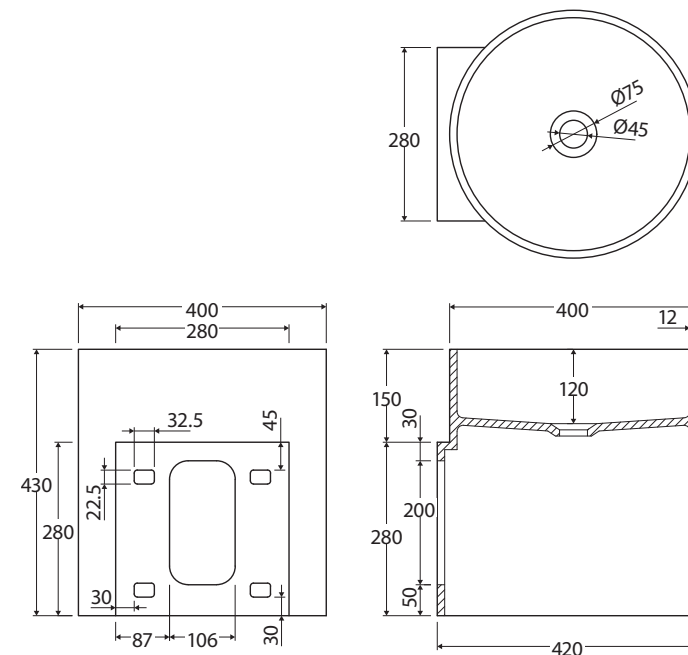

## LIVO WALL-HUNG BASIN

### Features

- Cast stone solid surface
- No tap hole or overflow
- Requires 32mm non-overflow waste (not included)
- Wall mounting bolts included
- Capacity: 15 litres
- Net weight: 17 kg

We aim to ensure that specifications are correct at the time of publication. All measurements are shown in millimetres. Always use measurements of actual product received for final specification as the technical drawing may contain differences. Due to printing limitations, physical colour may vary from the image shown. Fienza reserves the right to make modifications without prior notice.