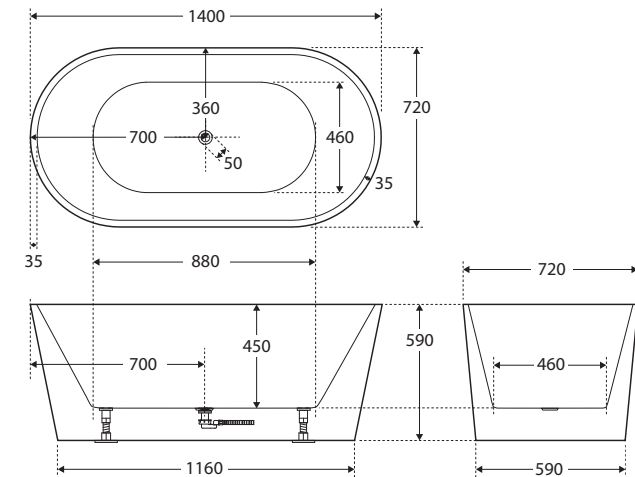

## FREESTANDING ACRYLIC BATH, 1400MM

### Features

- Modern, slim edge design
- Freestanding style
- UV stabilised sanitary-grade acrylic
- Inbuilt steel support frame
- Adjustable steel legs
- No overflow
- Chrome waste included with bath
- Net weight: 37kg
- Gross weight: 44kg

We aim to ensure that specifications are correct at the time of publication. All measurements are shown in millimetres. Always use measurements of actual product received for final specification as the technical drawing may contain differences. Due to printing limitations, physical colour may vary from the image shown. Fienza reserves the right to make modifications without prior notice.