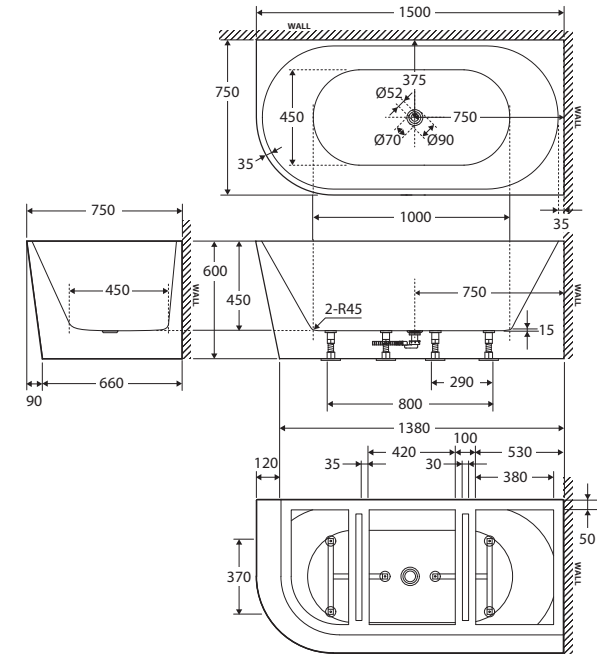

Available in

Cleaning & Care

- Regularly clean with mild soapy water using a microfibre cloth. Weekly cleaning is recommended.
- Do not use harsh detergents, bleach, cream cleaners, window cleaning sprays, or citrus based cleaners.
- Do not use undue pressure and wipe in one direction only.
- If using coloured essential oils, test in an inconspicuous area with water to ensure they won't stain the bath. Always add oils to a bath full of water.

We aim to ensure that specifications are correct at the time of publication. All measurements are shown in millimetres. Always use measurements of actual product received for final specification as the technical drawing may contain differences. Due to printing limitations, physical colour may vary from the image shown. Fienza reserves the right to make modifications without prior notice.