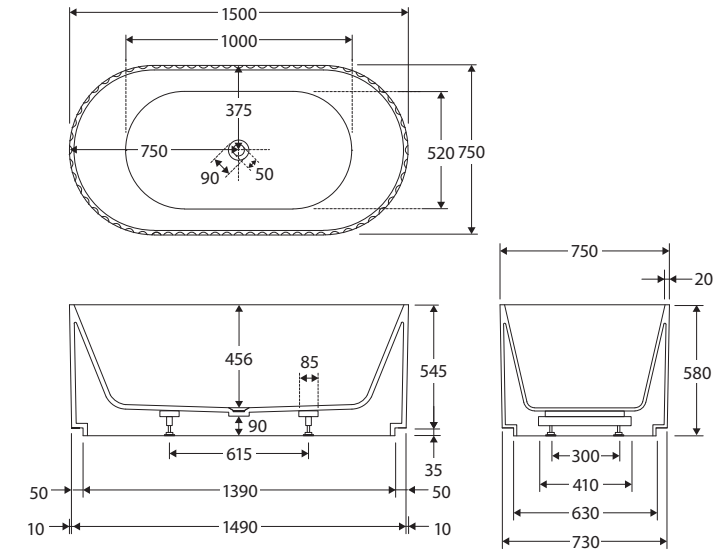

Eleanor

FREESTANDING ACRYLIC BATH, 1500MM

Features

- Fluted design
- Freestanding style
- Smooth non-fluted perimeter at the base for easy cleaning
- Chrome pop-up/pull-out waste included
- Made from UV stabilised premium sanitary-grade acrylic with Lucite MMA
- No overflow
- Built-in steel support frame
- Adjustable self-supporting feet
- Capacity: 240L, net weight: 37kg, gross weight: 46kg

We aim to ensure that specifications are correct at the time of publication. All measurements are shown in millimetres. Always use measurements of actual product received for final specification as the technical drawing may contain differences. Due to printing limitations, physical colour may vary from the image shown. Fienza reserves the right to make modifications without prior notice.