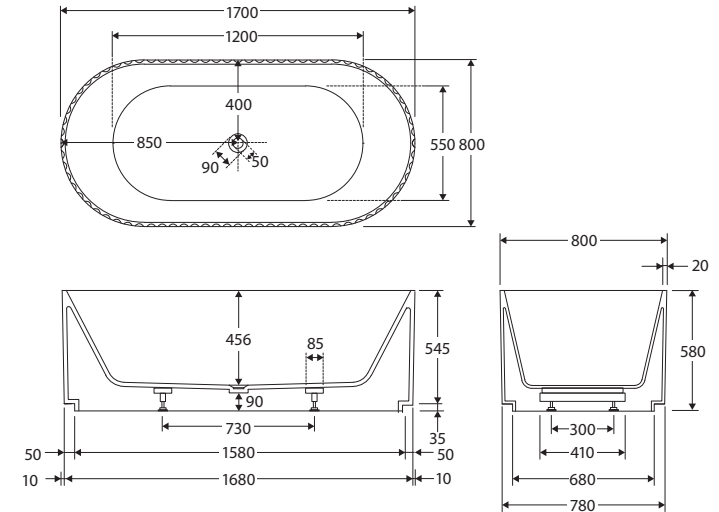

Eleanor

FREESTANDING ACRYLIC BATH, 1700MM

Features

- Fluted design
- Freestanding style
- Smooth non-fluted perimeter at the base for easy cleaning
- Chrome pop-up/pull-out waste included
- Made from UV stabilised premium sanitary-grade acrylic with Lucite MMA
- No overflow
- Built-in steel support frame
- Adjustable self-supporting feet
- Capacity: 280L, net weight: 44kg, gross weight: 53kg

We aim to ensure that specifications are correct at the time of publication. All measurements are shown in millimetres. Always use measurements of actual product received for final specification as the technical drawing may contain differences. Due to printing limitations, physical colour may vary from the image shown. Fienza reserves the right to make modifications without prior notice.