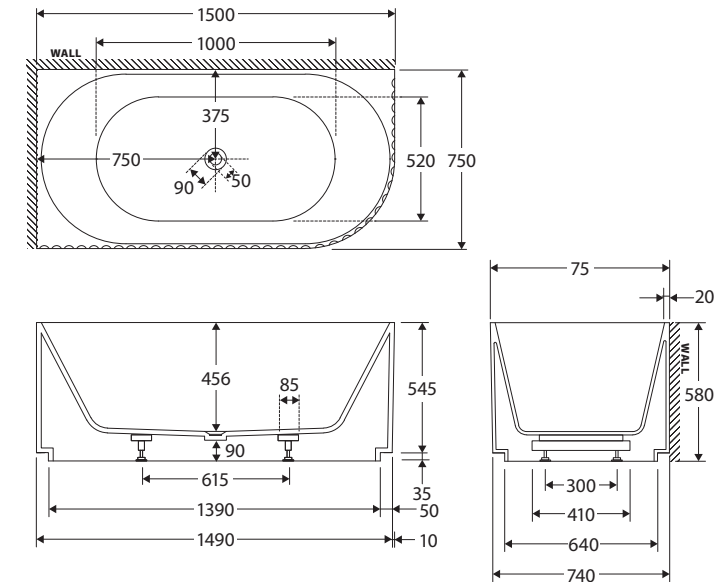

Eleanor

RIGHT-HAND ACRYLIC CORNER BATH, 1500MM

Features

- Fluted design
- Two-sided corner style
- Smooth non-fluted perimeter at the base for easy cleaning
- Chrome pop-up/pull-out waste included
- Made from UV stabilised premium sanitary-grade acrylic with Lucite MMA
- No overflow
- Built-in steel support frame
- Adjustable self-supporting feet
- Capacity: 240L, net weight: 50kg, gross weight: 59kg

We aim to ensure that specifications are correct at the time of publication. All measurements are shown in millimetres. Always use measurements of actual product received for final specification as the technical drawing may contain differences. Due to printing limitations, physical colour may vary from the image shown. Fienza reserves the right to make modifications without prior notice.