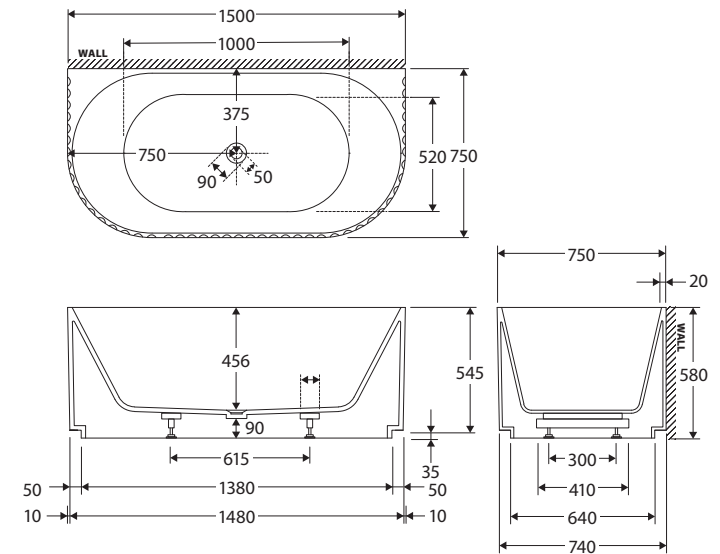

Eleanor

BACK TO WALL ACRYLIC BATH, 1500MM

Features

- Fluted design
- Back-to-wall style
- Smooth non-fluted perimeter at the base for easy cleaning
- Chrome pop-up/pull-out waste included
- Made from UV stabilised premium sanitary-grade acrylic with Lucite MMA
- No overflow
- Built-in steel support frame
- Adjustable self-supporting feet
- Capacity: 240L, net weight: 42kg, gross weight: 51kg

We aim to ensure that specifications are correct at the time of publication. All measurements are shown in millimetres. Always use measurements of actual product received for final specification as the technical drawing may contain differences. Due to printing limitations, physical colour may vary from the image shown. Fienza reserves the right to make modifications without prior notice.