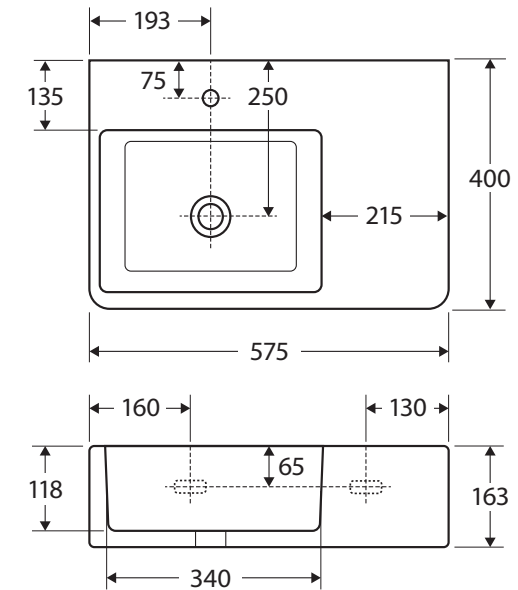

## LEFT-HAND WALL-HUNG BASIN

### Features

- Can be installed for AS1428.1 Accessible compliance
- Ideal for small bathrooms or powder rooms
- Vitreous china
- One tap hole, with overflow
- Requires 32 mm waste with overflow (not included)
- Wall mounting bolts included
- Capacity: 5.3 litres; weight: 22kg

We aim to ensure that specifications are correct at the time of publication. All measurements are shown in millimetres. For ceramic products, please allow +/- 10 mm tolerance for manufacturing variance. Always use measurements of actual product received for final specification as the technical drawing may contain differences. Due to printing limitations, physical colour may vary from the image shown. Fienza reserves the right to make modifications without prior notice.