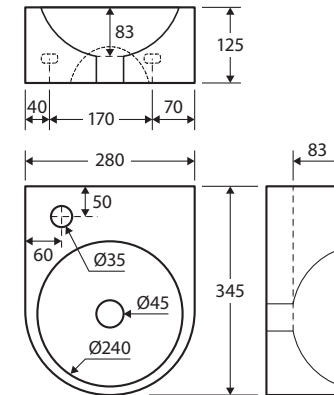

## Features

- Vitreous china
- One tap hole
- Requires 32 mm overflow waste (not included)
- Chrome overflow ring and wall mounting bolts included
- Capacity: 1.1 litres

We aim to ensure that specifications are correct at the time of publication. All measurements are shown in millimetres. For ceramic products, please allow +/- 10 mm tolerance for manufacturing variance. Always use measurements of actual product received for final specification as the technical drawing may contain differences. Due to printing limitations, physical colour may vary from the image shown. Fienza reserves the right to make modifications without prior notice.