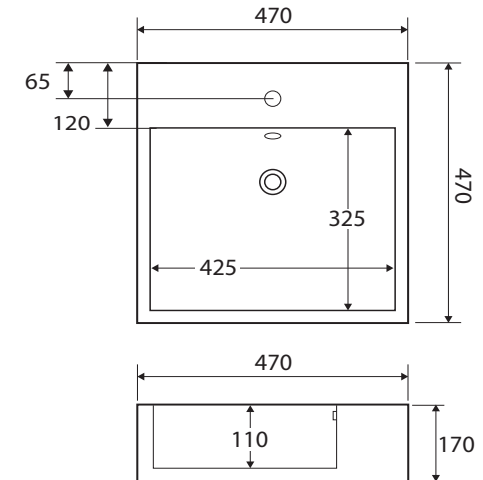

Helen

ABOVE COUNTER BASIN

Features

- Vitreous china
- Glazed on the back side
- One tap hole with overflow
- Requires 32 mm overflow waste (not included)
- Capacity: 10 litres

Please note: This basin is not compatible with Fienza stone tops or vanity units.

We aim to ensure that specifications are correct at the time of publication. All measurements are shown in millimetres. For ceramic products, please allow +/- 10 mm tolerance for manufacturing variance. Always use measurements of actual product received for final specification as the technical drawing may contain differences. Due to printing limitations, physical colour may vary from the image shown. Fienza reserves the right to make modifications without prior notice.