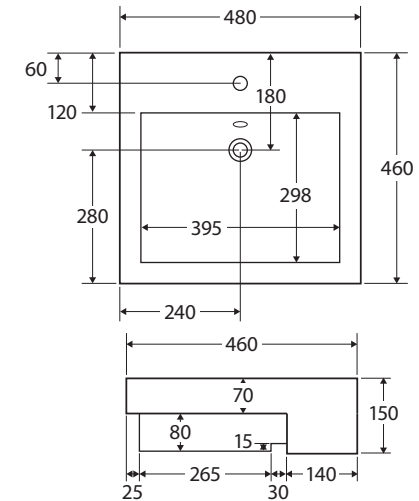

## SEMI-RECESSED BASIN

### Features

- Can be installed to comply with AS1428.1
- Vitreous china with gloss white finish
- Glazed on the back side
- Requires 32 mm waste with overflow (not included)
- Capacity: 7 litres

**Please note:** Due to the nature of ceramic as a material, small variations in size and shape do occur. Ensure that the measurements of the purchased basin are checked physically BEFORE cutting any counter-top. Specification drawings are a guide only. Fienza will not be held liable for any errors made by external parties when cutting counter-tops.

### Available in

1 Tap Hole  
RB8050J

3 Tap Holes  
RB8050J-3

We aim to ensure that specifications are correct at the time of publication. All measurements are shown in millimetres. For ceramic products, please allow +/- 10 mm tolerance for manufacturing variance. Always use measurements of actual product received for final specification as the technical drawing may contain differences. Due to printing limitations, physical colour may vary from the image shown. Fienza reserves the right to make modifications without prior notice.