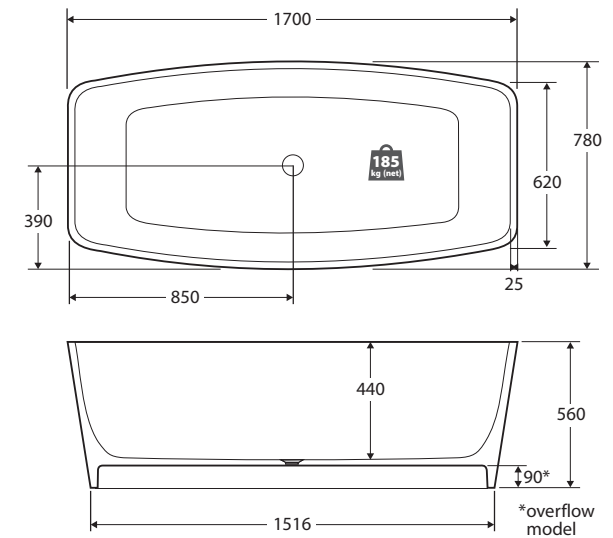

## CAST STONE SOLID SURFACE BATH, 1700MM

### Features

- Freestanding style
- Easy to clean
- Includes overflow
- Chrome waste included with bath
- Capacity: 325L
- Net weight: 185kg, gross weight: 220kg

**Installation Warning:** Floor preparation may be required for off-centre waste positions. Please discuss with your builder/plumber before tiling and waterproofing your bathroom.