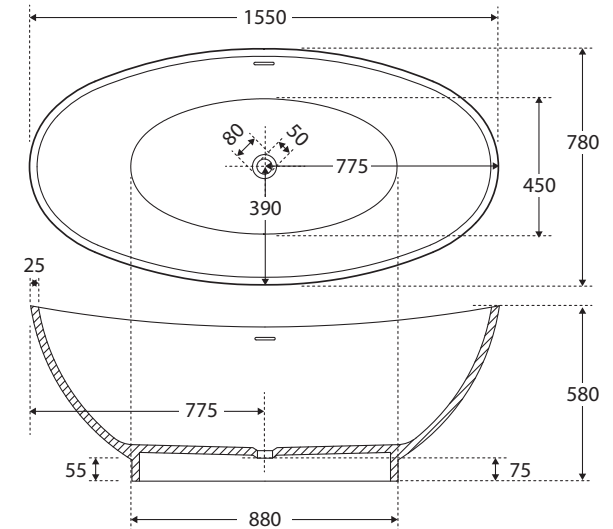

## CAST STONE SOLID SURFACE BATH, 1550MM

### Features

- Freestanding style
- Built-in overflow
- Chrome pull-out/pop-up waste included
- Capacity: 270L
- Net weight: 145kg
- Gross weight: 185kg

**Installation Warning:** Floor preparation may be required for off-centre waste positions. Please discuss with your builder/plumber before tiling and waterproofing your bathroom.

We aim to ensure that specifications are correct at the time of publication. All measurements are shown in millimetres. Always use measurements of actual product received for final specification as the technical drawing may contain differences. Due to printing limitations, physical colour may vary from the image shown. Fienza reserves the right to make modifications without prior notice.