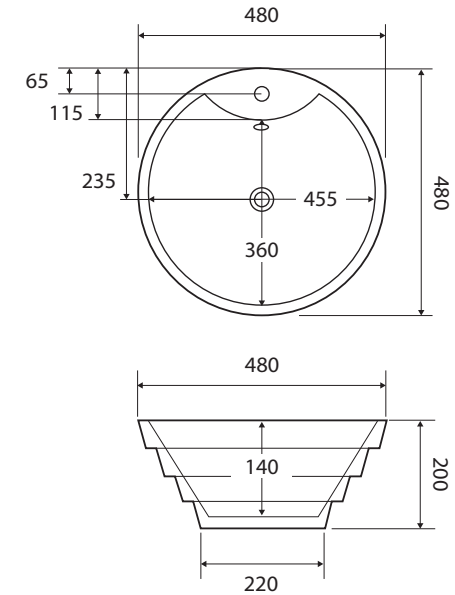

## ABOVE COUNTER BASIN

### Features

- Vitreous china
- Not suitable to have mirror installed directly behind basin (open on back side)
- One tap hole with overflow
- Requires 32 mm waste with overflow (not included)
- Designed for above counter installation only, Fienza is not liable for errors when installed semi-inset into counter top
- Capacity: 6 litres

We aim to ensure that specifications are correct at the time of publication. All measurements are shown in millimetres. For ceramic products, please allow +/- 10 mm tolerance for manufacturing variance. Always use measurements of actual product received for final specification as the technical drawing may contain differences. Due to printing limitations, physical colour may vary from the image shown. Fienza reserves the right to make modifications without prior notice.