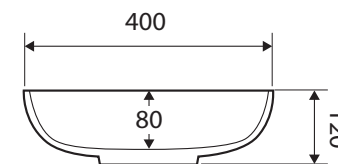

Evie

ABOVE COUNTER BASIN

Features

- Vitreous china
- Glazed on the back side
- No tap hole or overflow
- Requires 32 mm waste without overflow (not included)
- Capacity: 7 litres

Available in

Gloss White
TR4322

We aim to ensure that specifications are correct at the time of publication. All measurements are shown in millimetres. For ceramic products, please allow +/- 10 mm tolerance for manufacturing variance. Always use measurements of actual product received for final specification as the technical drawing may contain differences. Due to printing limitations, physical colour may vary from the image shown. Fienza reserves the right to make modifications without prior notice.