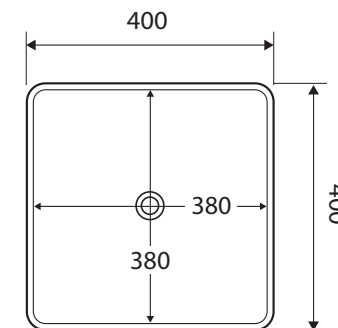

Evie

ABOVE COUNTER BASIN

Features

- Vitreous china
- Glazed on the back side
- No tap hole or overflow
- Requires 32 mm waste without overflow (not included)
- Capacity: 7 litres

Available in

Gloss White
TR4322

We aim to ensure that specifications are correct at the time of publication. All measurements are shown in millimetres. For ceramic products, please allow +/- 10 mm tolerance for manufacturing variance. Always use measurements of actual product received for final specification as the technical drawing may contain differences. Due to printing limitations, physical colour may vary from the image shown. Fienza reserves the right to make modifications without prior notice.