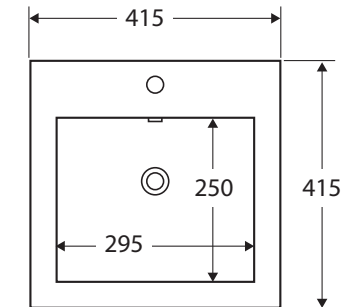

Allison

FULLY-INSET BASIN

Features

- Gloss white finish
- Vitreous china
- Requires 32 mm overflow waste (not included)
- Capacity: 6 litres

Please note: Due to the nature of ceramic as a material, small variations in size and shape do occur. Ensure that the measurements of the purchased basin are checked physically BEFORE cutting any counter-top. Specification drawings are a guide only. Fienza will not be held liable for any errors made by external parties when cutting counter-tops.

We aim to ensure that specifications are correct at the time of publication. All measurements are shown in millimetres. For ceramic products, please allow +/- 10 mm tolerance for manufacturing variance. Always use measurements of actual product received for final specification as the technical drawing may contain differences. Due to printing limitations, physical colour may vary from the image shown. Fienza reserves the right to make modifications without prior notice.