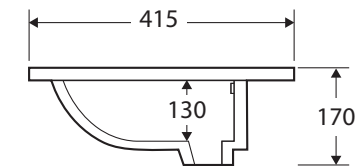

Allison

FULLY-INSET BASIN

Features

- Gloss white finish
- Vitreous china
- Requires 32 mm overflow waste (not included)
- Capacity: 6 litres

Please note: Due to the nature of ceramic as a material, small variations in size and shape do occur. Ensure that the measurements of the purchased basin are checked physically BEFORE cutting any counter-top. Specification drawings are a guide only. Fienza will not be held liable for any errors made by external parties when cutting counter-tops.

We aim to ensure that specifications are correct at the time of publication. All measurements are shown in millimetres. For ceramic products, please allow +/- 10 mm tolerance for manufacturing variance. Always use measurements of actual product received for final specification as the technical drawing may contain differences. Due to printing limitations, physical colour may vary from the image shown. Fienza reserves the right to make modifications without prior notice.