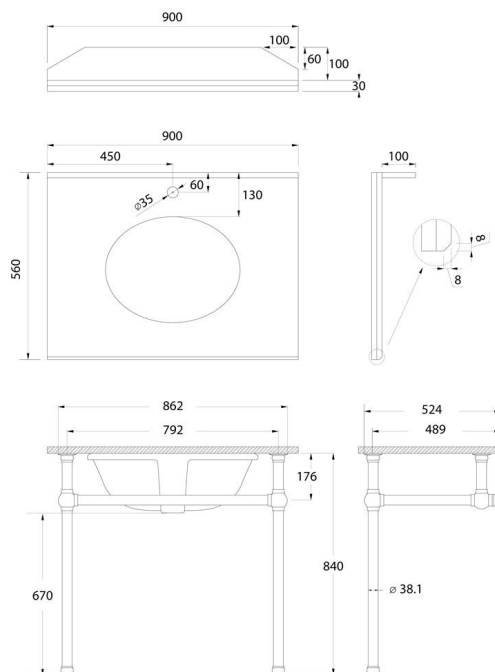

Mayer Basin Stand With 90 x 55 Real Carrara Marble Top

Specifications

- Tap holes available: one or three
- Top Material: Genuine Italian Carrara marble
- Basin Material: Ceramic
- Requires Waste: 32mm with overflow
- Finishes available: Chrome, Brushed Brass PVD, or Brushed Nickel PVD.
- Strong 21 gauge pipe structure (0.75mm)
- Fully adjustable in height, width and depth
- Made from raw brass not recycled brass for a perfect finish and longevity
- Slat shelf or marble shelf holds up to 30kg

Product Options

MA903WS-BN-1TH: Mayer Brushed Nickel Basin Stand With 90x55 Marble Top - 1TH

MA903FR-BN: Mayer Brushed Nickel Basin Stand to suit 90x55 Top

MA909SS-BB: Mayer 90 Brushed Brass Slat Shelf Incl. Arms

MA902FR-BB: Mayer Brushed Brass Basin Stand to suit 90x55 Top

MA902WS-BB- 3TH: Mayer Brushed Brass Basin Stand With 90x55 Marble Top - 3TH

MA902WS-BB-1TH: Mayer Brushed Brass Basin Stand With 90x55 Marble Top - 1TH